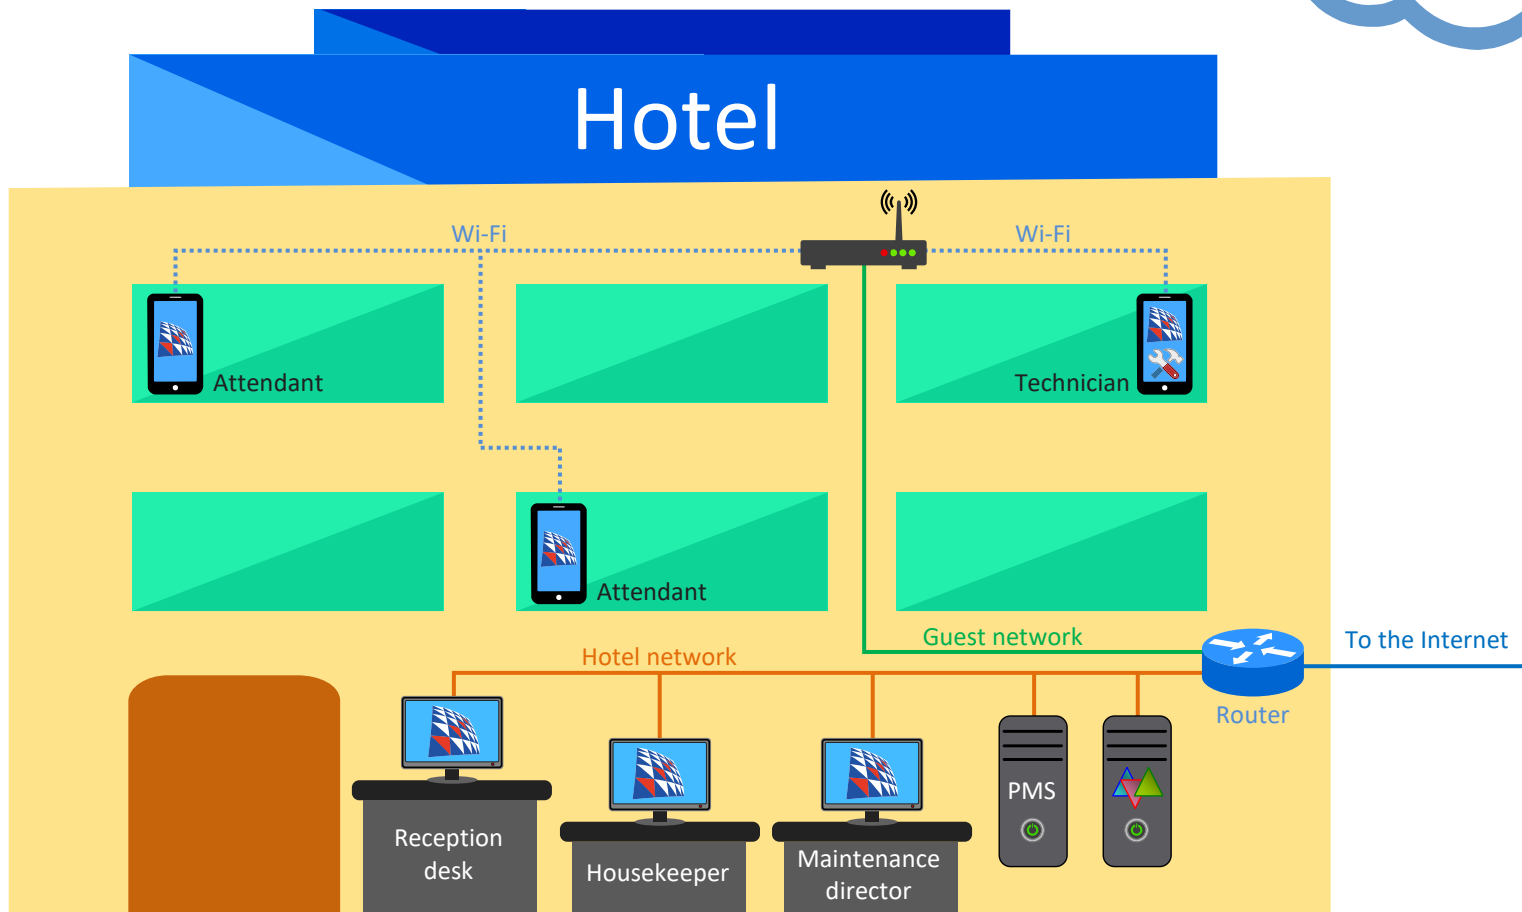

## Single hotel

**Legend**

- 
 GoTickin app (iOS/Android) for housekeeping  
 Port 443, TLS encryption
- 
 GoTickin app (iOS/Android) for maintenance  
 Port 443, TLS encryption
- 
 GoTickin Windows client  
 TCP socket client to port 8070, TLS encryption
- 
 EasyLynq Hotel  
 TCP socket client to port 6000, TLS encryption

## Hotel chain